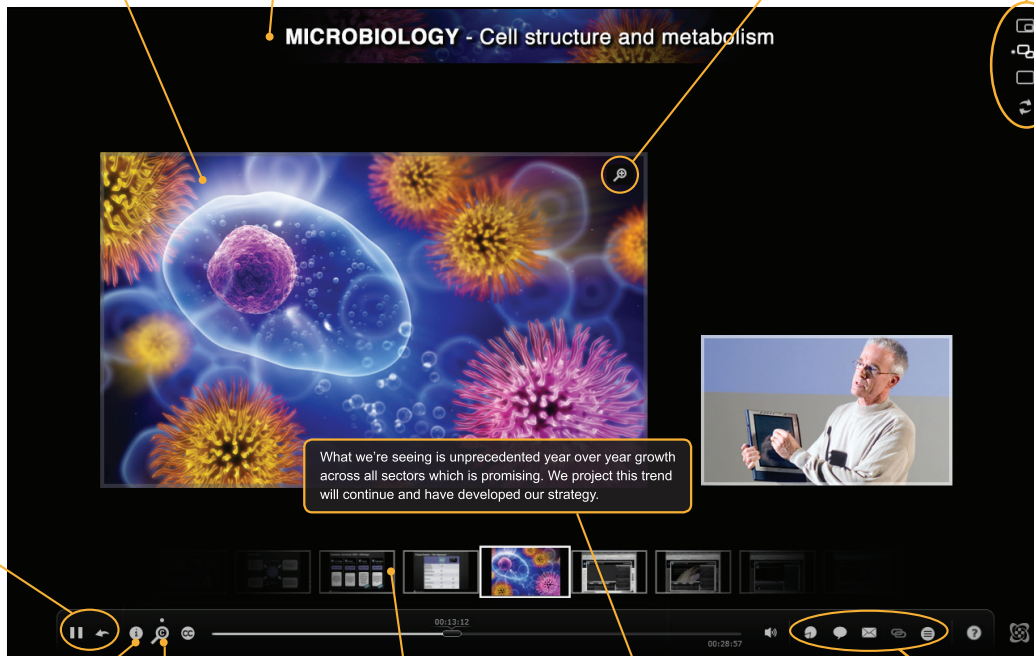

Mediasite Player

Mediasite Player gives students, employees and audiences anywhere the most engaging lecture or webcast experience. Mobile-ready and unconstrained by traditional webcast layouts, watching live or on-demand Mediasite presentations is like being in the room with the presenter, but with flexible playback options and interactive tools to enhance learning and improve retention. Plus, advanced search capabilities let busy learners instantly pinpoint the information they need.

LAYOUT OPTIONS

- Picture in picture
- Full frame
- Side by side
- Swap media elements

SLIDE ZOOM

VIDEO PLAYBACK

Play, pause, stop, skip back

PRESENTATION INFORMATION

Event description, presenter images and bios