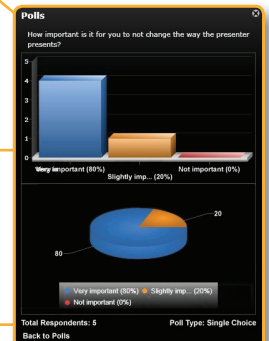

AUDIENCE INTERACTION

- ☐ Polls
- ☐ Ask a question
- ☐ Share presentation bookmarks
- ☐ Links to related materials
- ☐ Chapters