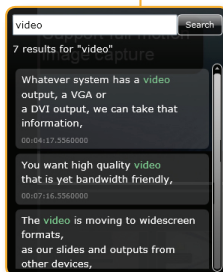

Mediasite Player

Mediasite Player gives students, employees and audiences anywhere the most engaging lecture or webcast experience. Mobile-ready and unconstrained by traditional webcast layouts, watching live or on-demand Mediasite presentations is like being in the room with the presenter, but with flexible playback options and interactive tools to enhance learning and improve retention. Plus, advanced search capabilities let busy learners instantly pinpoint the information they need.

HIGH RESOLUTION SLIDES

See full resolution images of content captured from laptops, tablets, whiteboards, document cameras and more

PLAYER CUSTOMIZATION

- Banner branding
- Adjustable video/slide sizes
- Enable/disable any player controls
- Light or dark background themes

LAYOUT OPTIONS

- ☐ Picture in picture
- ☐ Full frame
- ☐ Side by side
- ☐ Swap media elements

SLIDE ZOOM

VIDEO PLAYBACK

Play, pause, stop, skip back

PRESENTATION INFORMATION

Event description, presenter images and bios

What we're seeing is unprecedented year over year growth across all sectors which is promising. We project this trend will continue and have developed our strategy.

SLIDE NAVIGATION

CLOSED CAPTIONS

SEARCH

Scans for keywords in slide text, tags, presentation metadata and audio transcripts (if available)

AUDIENCE INTERACTION

- ☐ Polls
- ☐ Ask a question
- ☐ Share presentation bookmarks
- ☐ Links to related materials
- ☐ Chapters